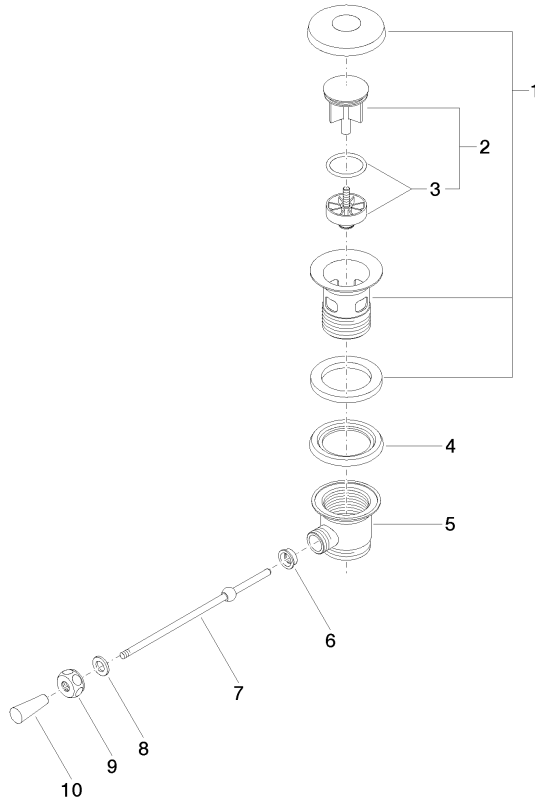

Basin Waste 1 1/4" - Brushed Dark Platinum

IMO

10 300 970

- length of knee lever 185 mm
 - european pop-up waste
- Only suitable for basins with an overflow.**

Only suitable for basins with an overflow.

Fits: IMO, LULU, MADISON, MEM, TARA, CL.1, LISSÉ, VAIA, META, CYO

Required miscellaneous

Washer NBR 70 39,0 x 29,0 x 2,0 mm - 09 14 05 016 90

Required miscellaneous

Pipe Ø 32 x 0,75 x 110 mm - Brushed Dark Platinum 09 28 23 005-99

10 300 970

10 300 970

Spare parts list

No.	Item Number	Name	Quantity used	Delivery time
1	90 11 01 026 00-99	cup	1	30
2	04 31 20 016 00-99	plug	1	30
3	04 28 10 026 00 90	accessories	1	2
4	09 14 03 025 90	seal	1	2
5	09 11 01 023-99	cup	1	30
6	09 14 05 040 90	seal	1	2
7	09 31 09 055-99	pull-rod	1	30
8	09 30 11 049 90	disc	1	2
9	09 23 30 003-99	nut	1	30
10	09 20 01 040-99	handle	1	30